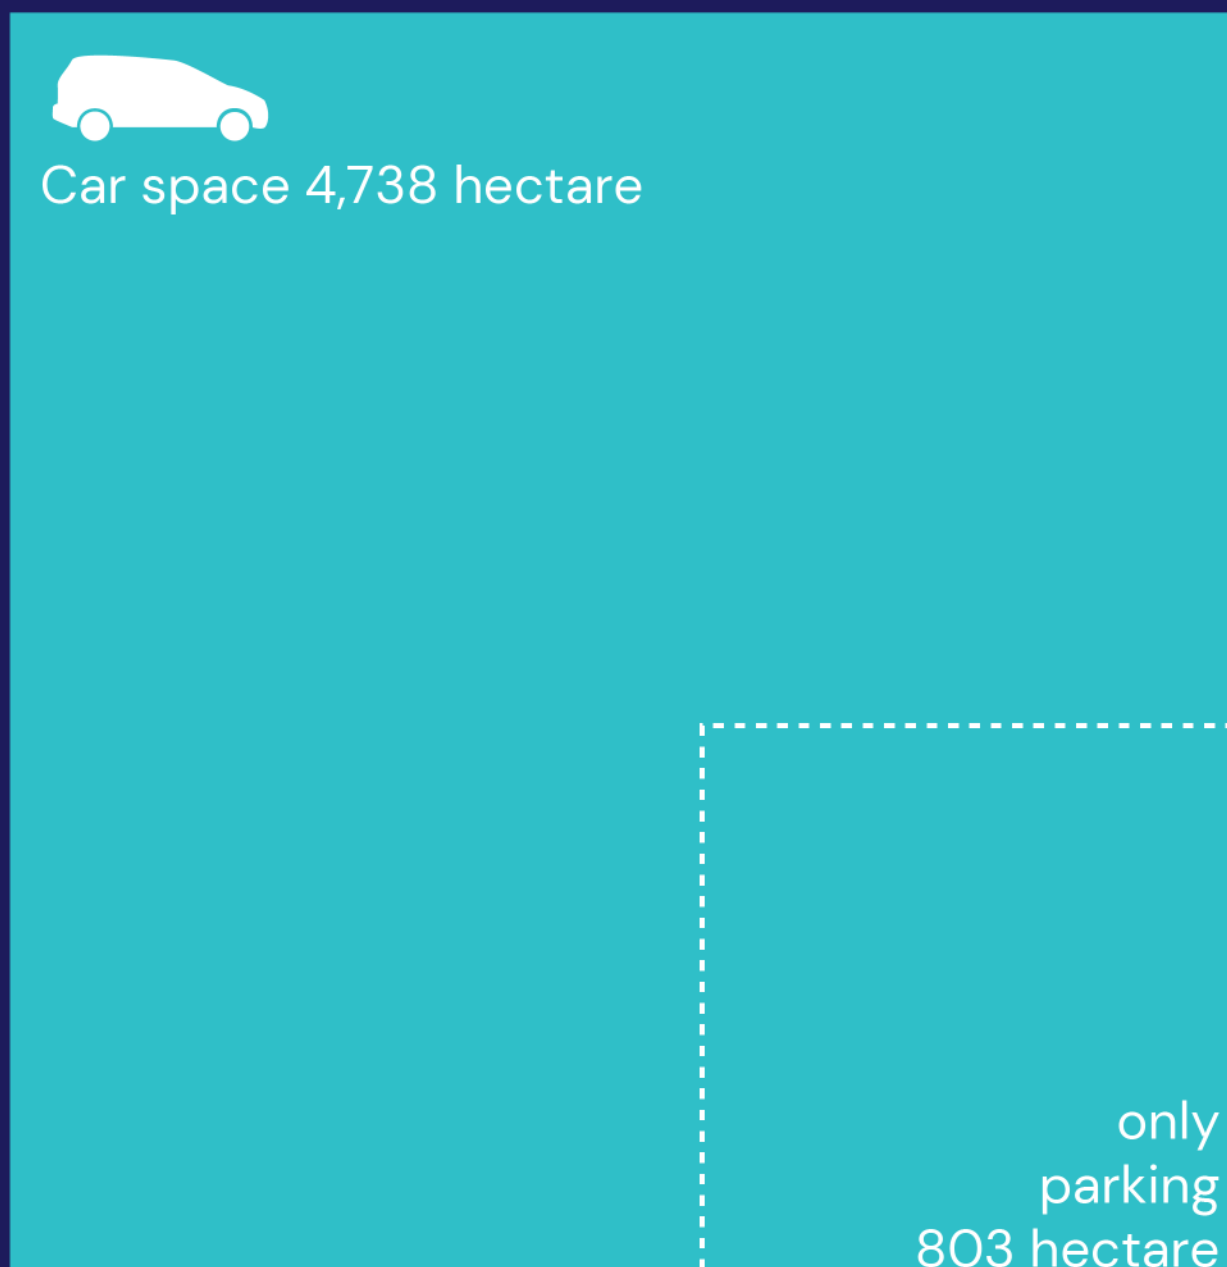

# Allocation of Space for Transport Infrastructure

How space is used in Berlin  
Urban space allocated for transport

How people move in Berlin  
Modal Split (with walking)

How people actually move

How space is used