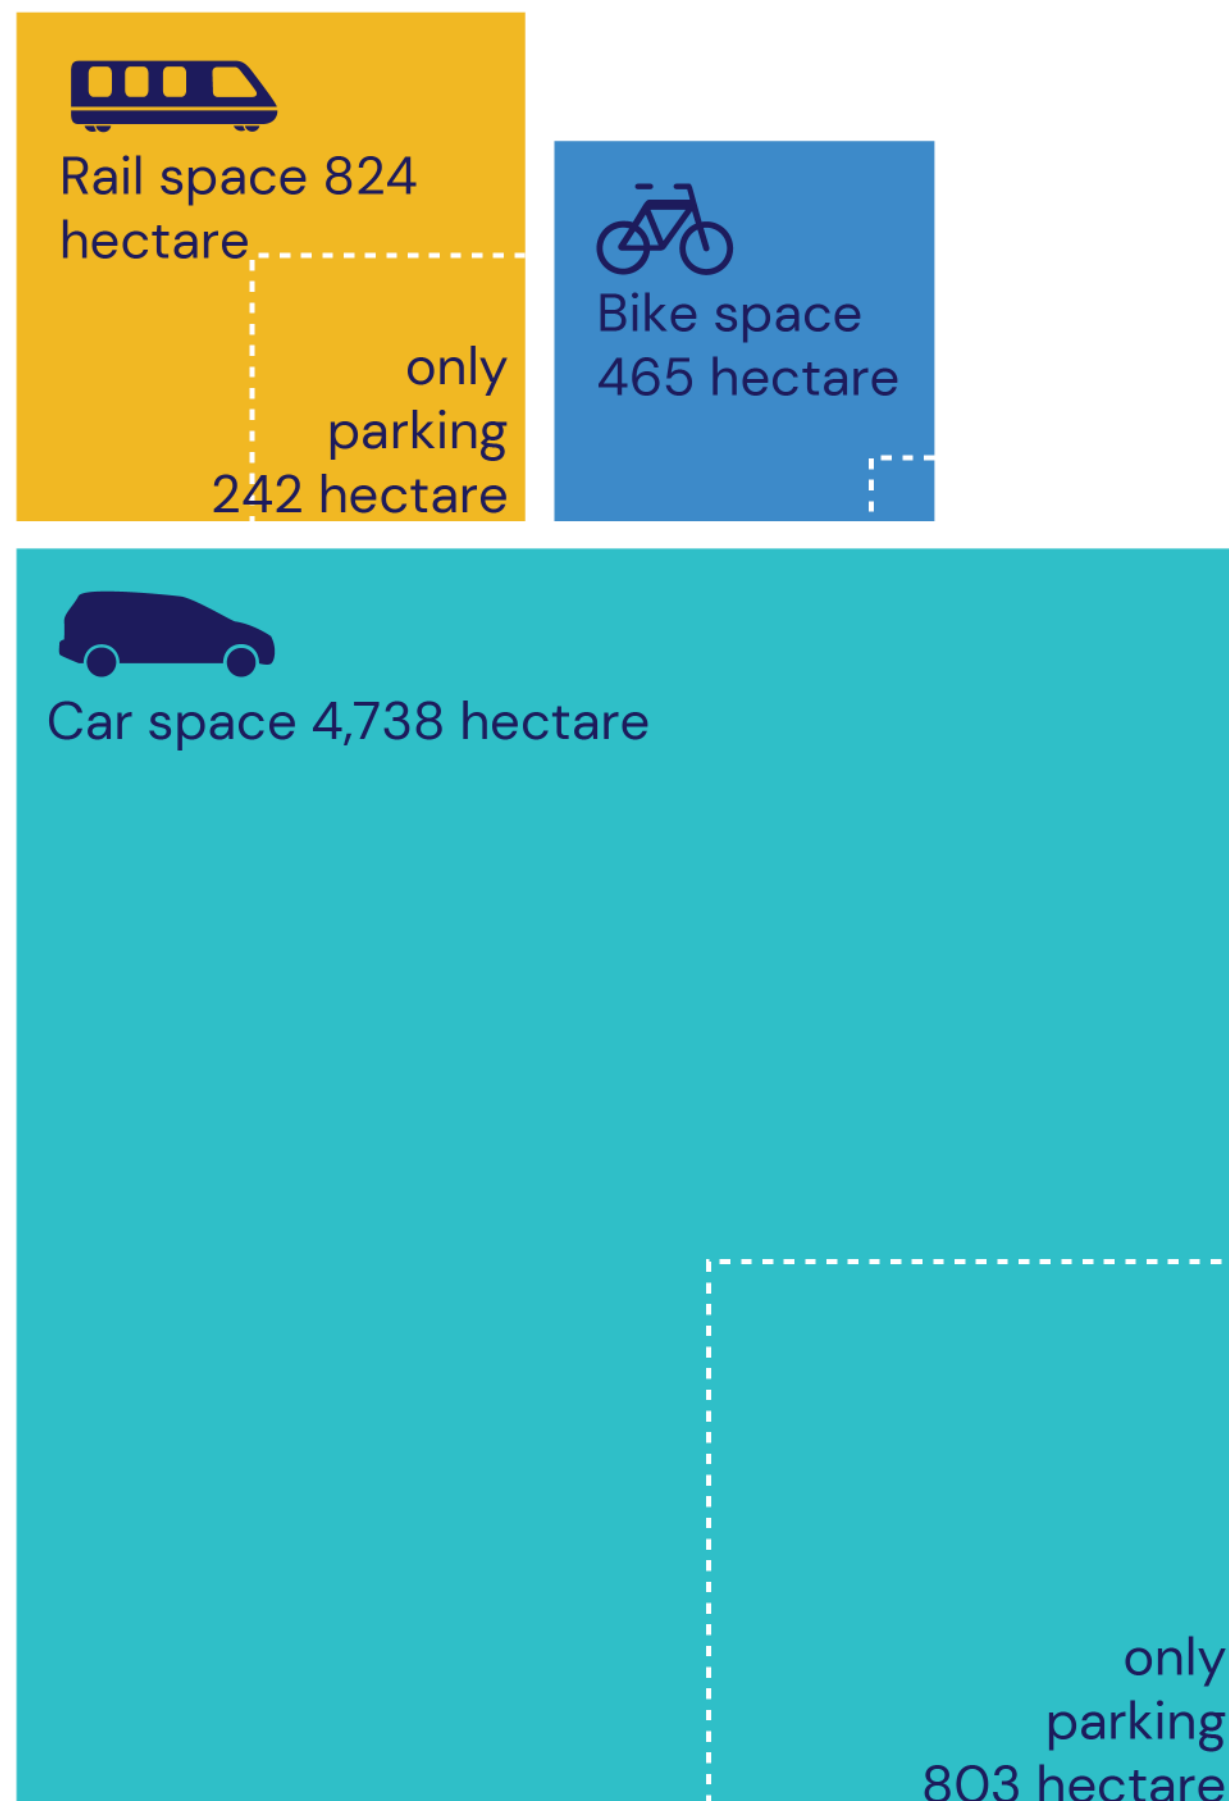

Allocation of Space for Transport Infrastructure

How space is used in Berlin
Urban space allocated for transport

How people move in Berlin
Modal Split (with walking)

How people actually move

How space is used