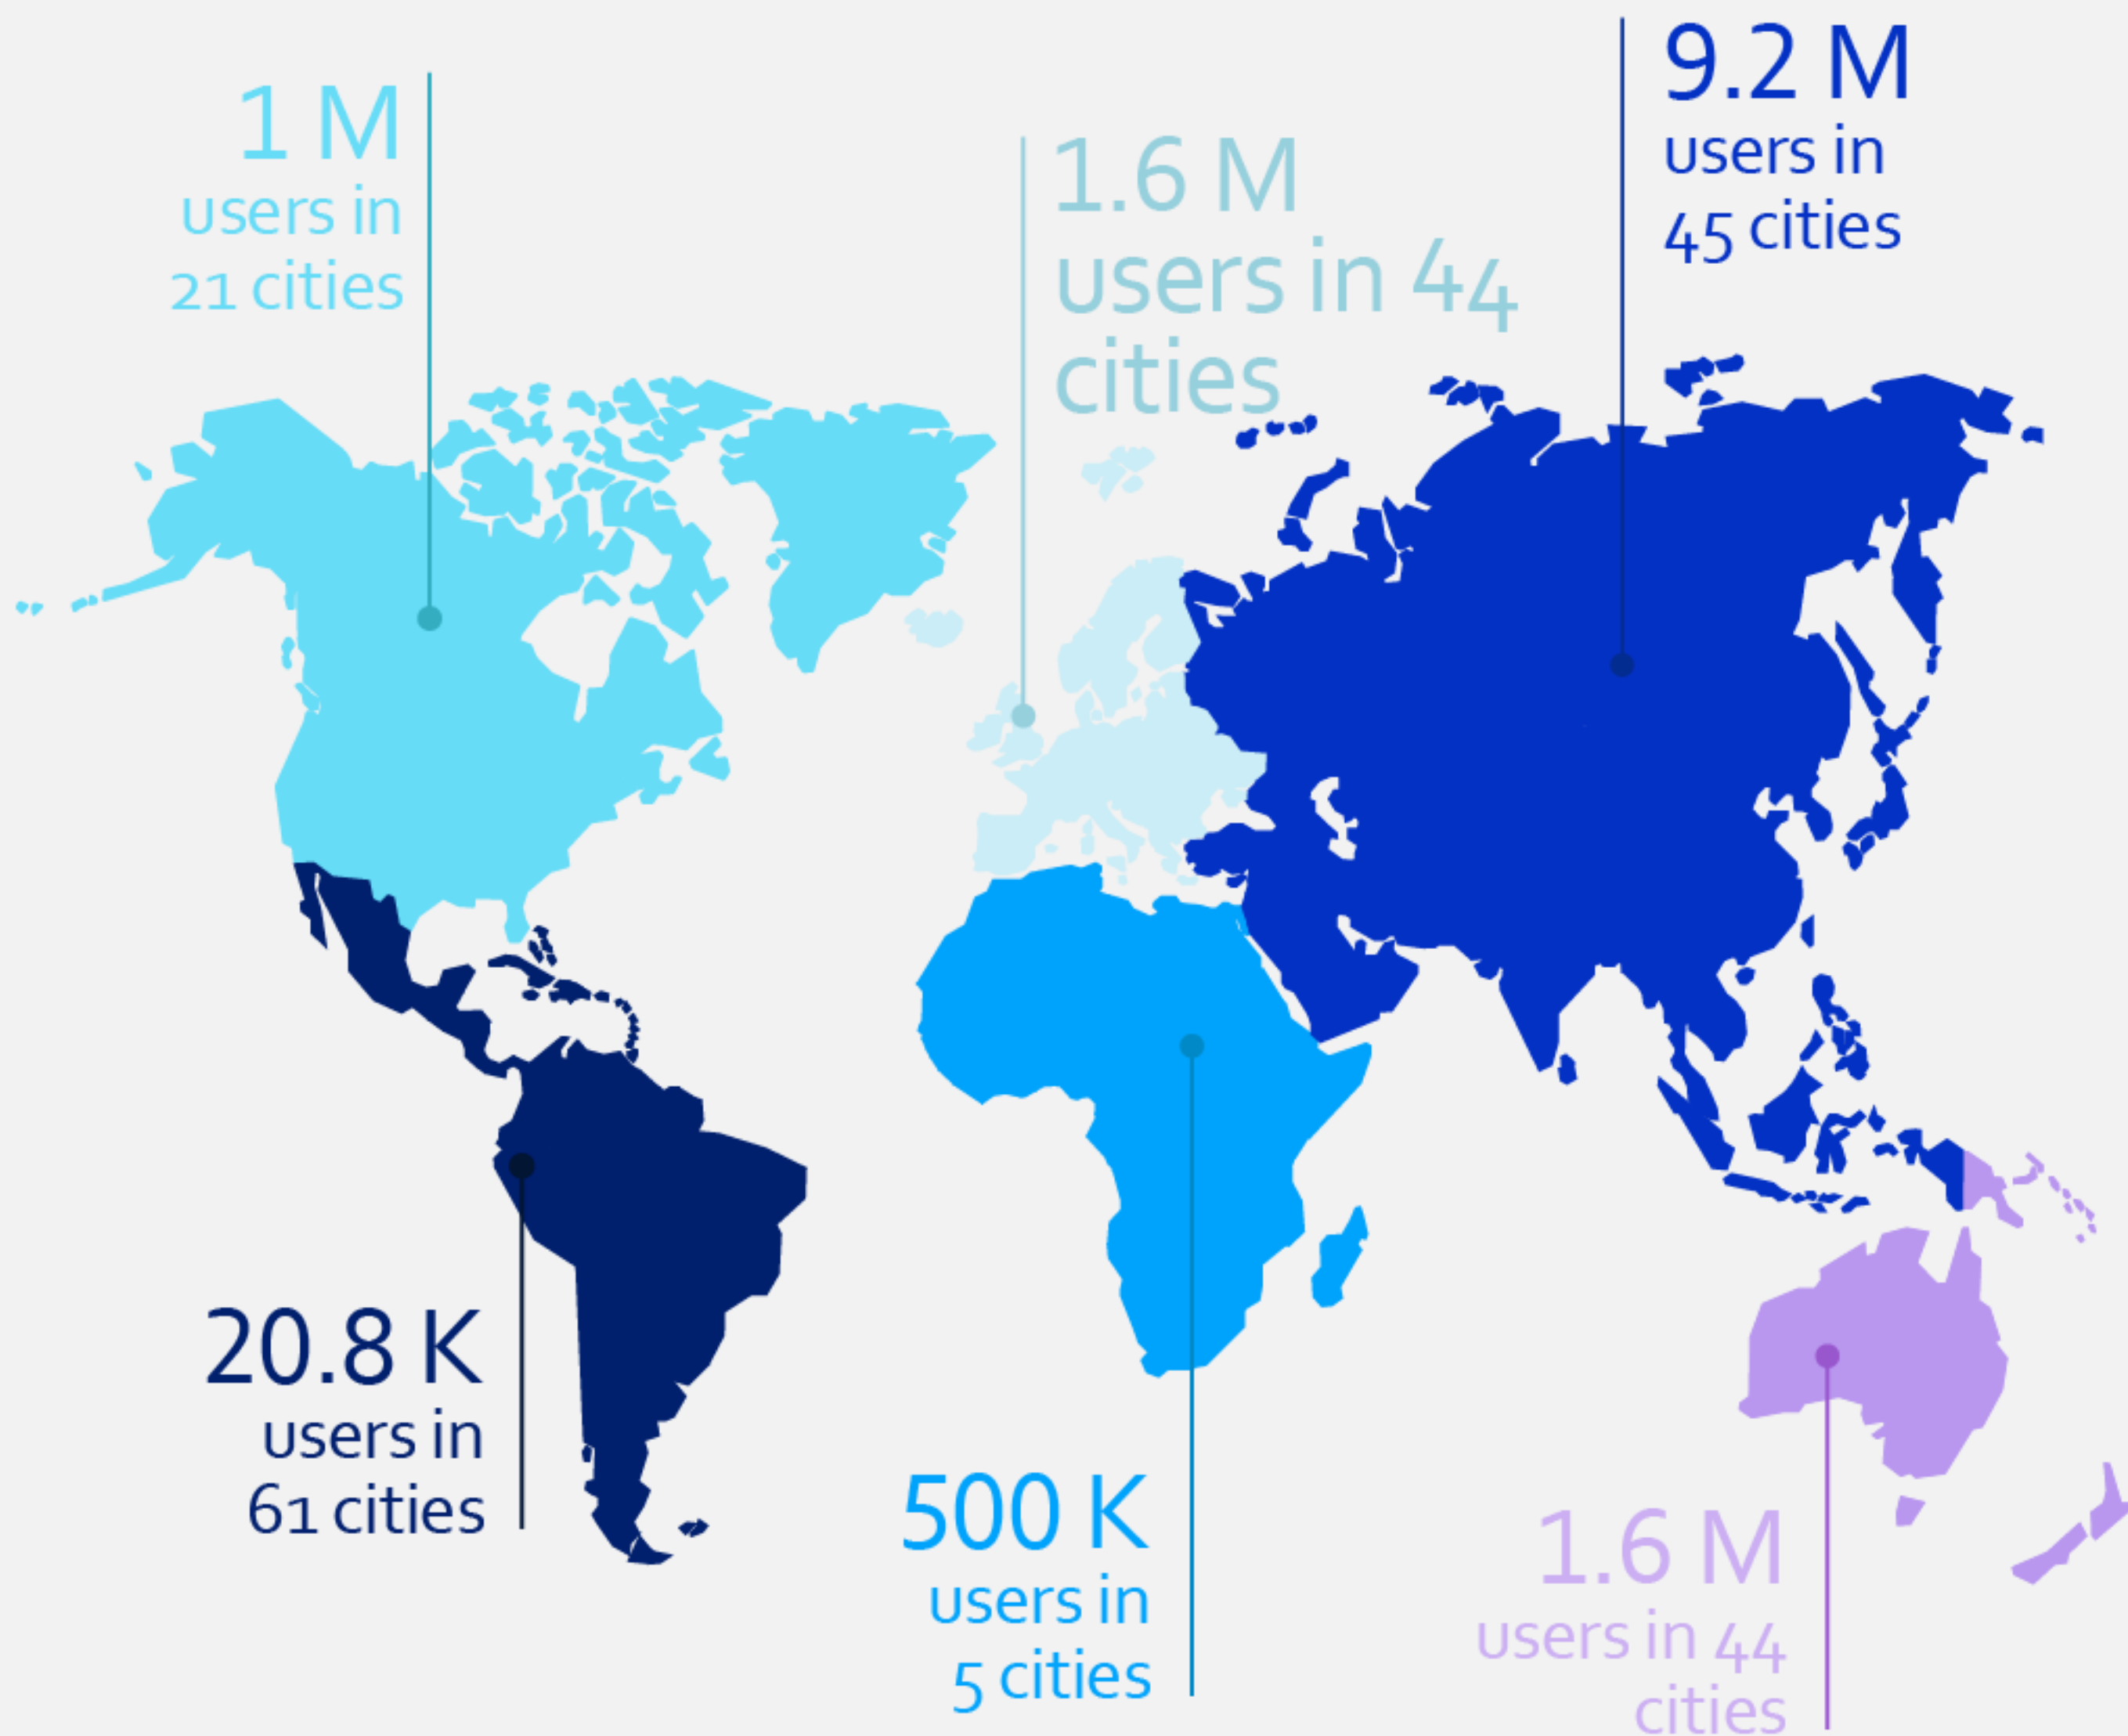

Daily users of Bus Rapid Transit in 2021

Source: Illustration based on Global BRT Data (2021):
Key Indicators per Region. Accessed: brtdata.org.