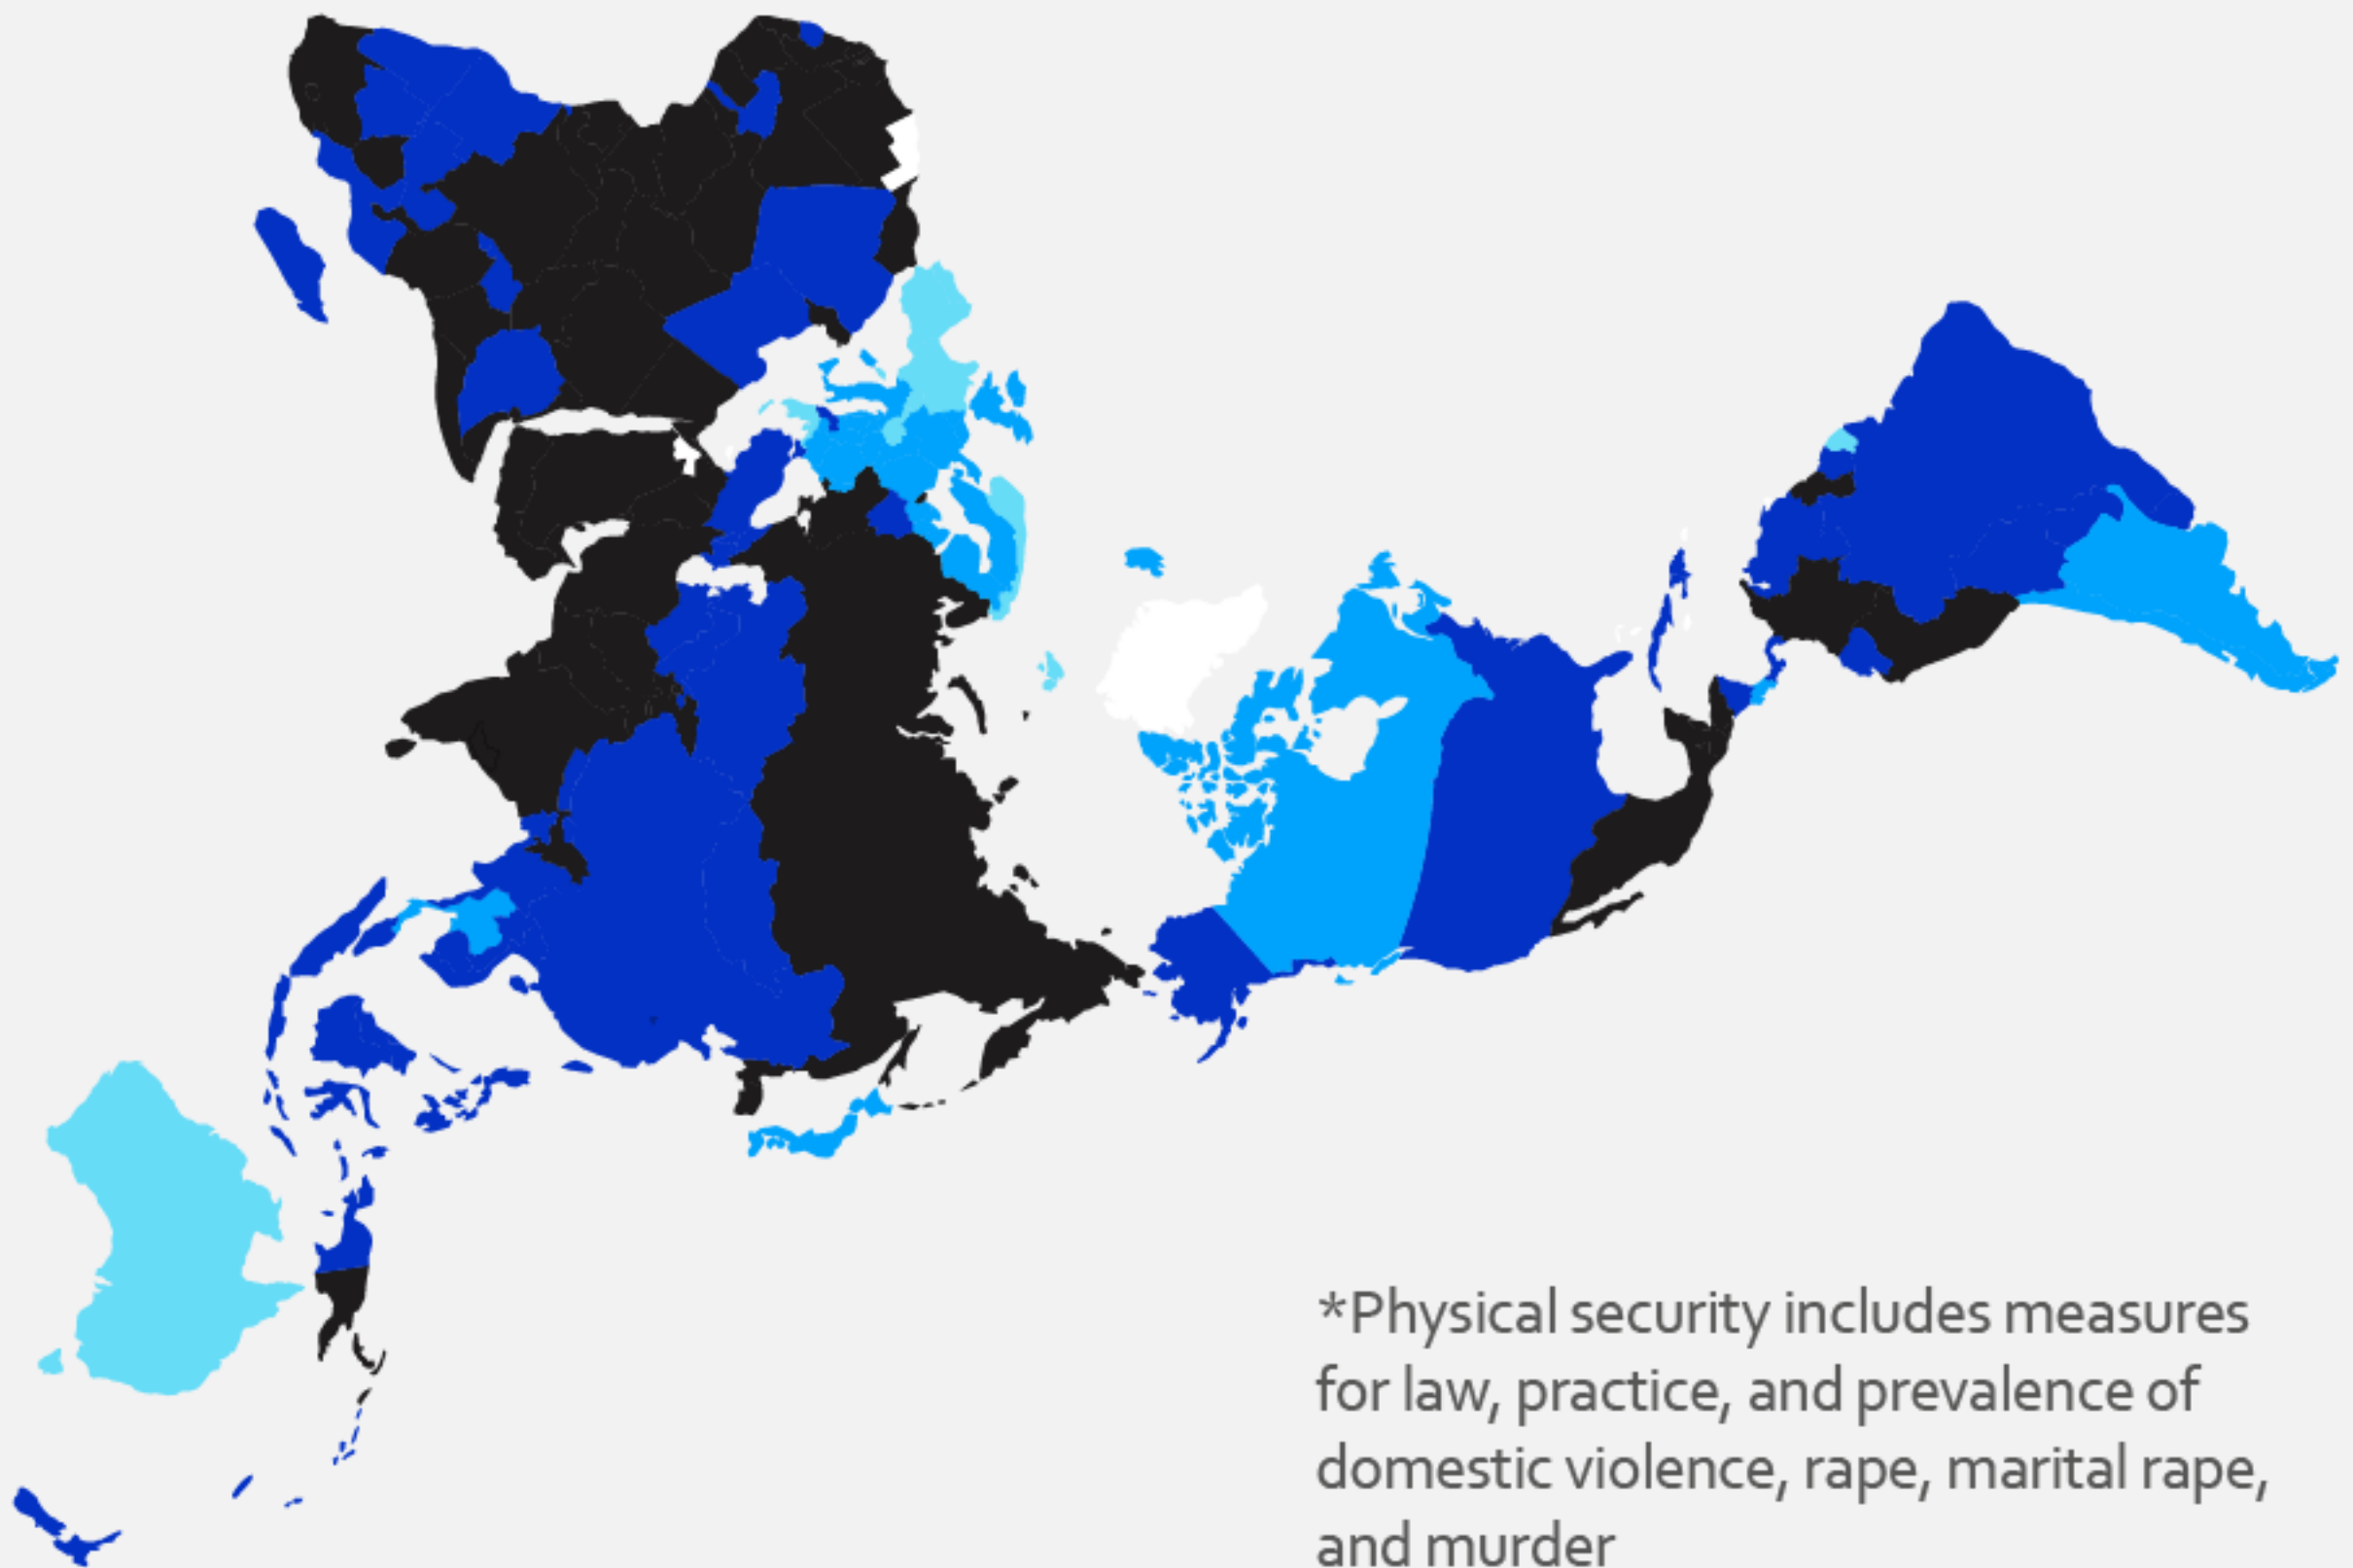

Women's physical security level

*Physical security includes measures for law, practice, and prevalence of domestic violence, rape, marital rape, and murder

Secure

No data

High level

Moderate level

Low level

Lack of security

Source: Illustration based on Physical Security of Women (2019): *The WomanStats Project*.
Accessed: <https://www.womanstats.org/maps.html>